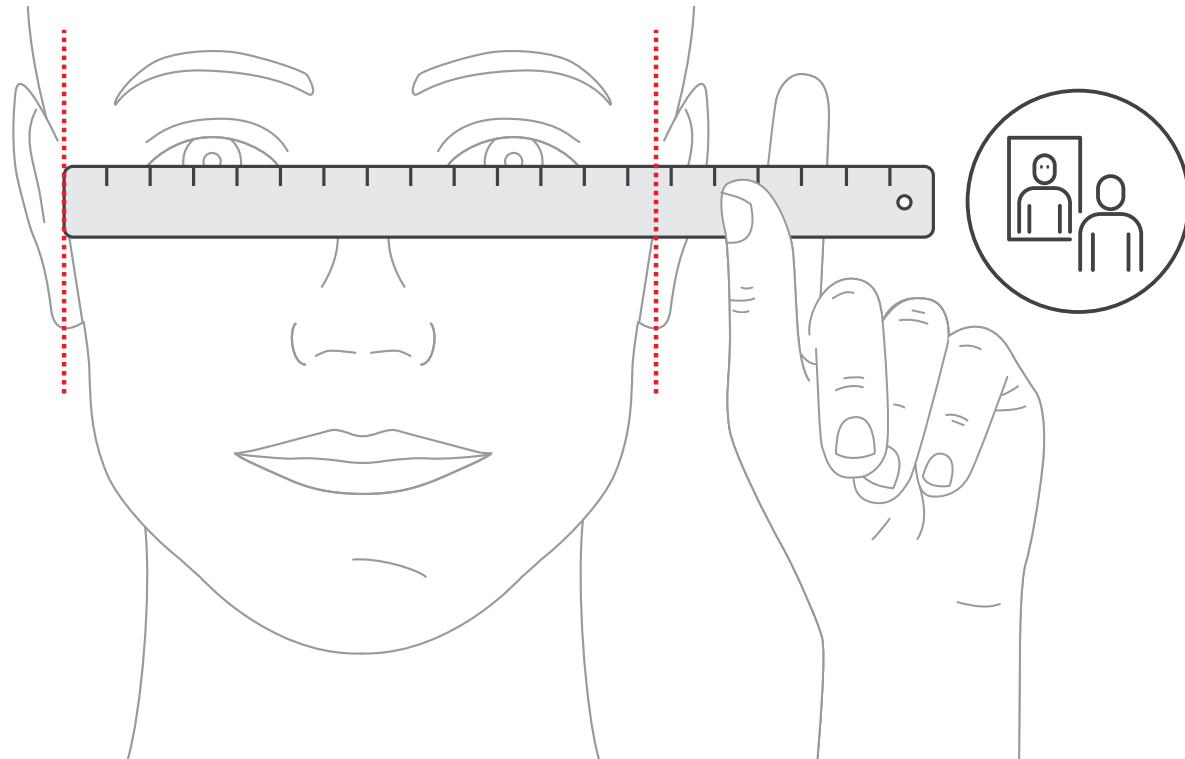

**ResMed**

**AirFit™ N30i**  
Nasal mask

**AirFit™ P30i**  
Nasal pillows mask

## Frame Fitting Instructions

 Small frame	 Standard frame
0-150mm	>150mm
0-6"	>6"